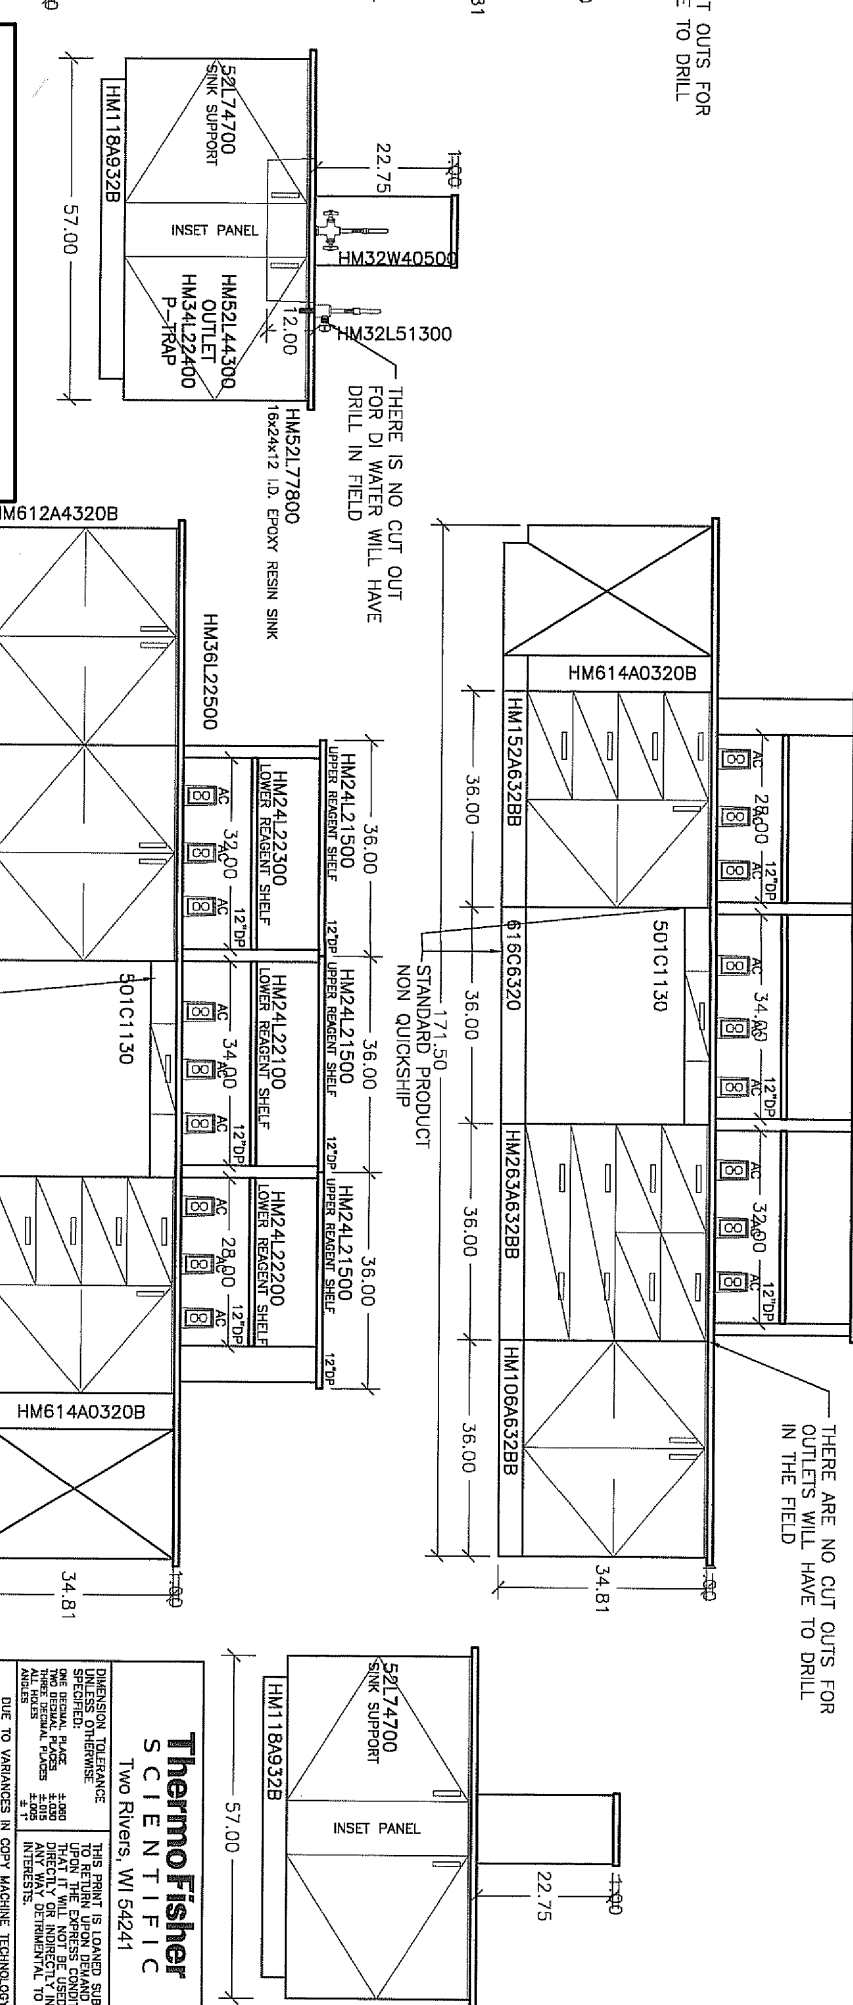

(1) NON LIGHTED DOUBLE FACED 5' X 10' MOUNTING SIGN
SIGN FACE AND RETAINER MADE OF 189A & 229A STAINLESS STEEL
TEXT: VINYL GRAPHICS
3.5" TALL CONCRETE BASE
SIGN WILL MOUNT ON ONE 5.5" OD SC 40 PIPE

(1) NON LIGHTED 46" X 32' X 1" DEEP PAN SIGN
SIGN FACE MADE FROM 22G STAINLESS STEEL
TEXT WILL BE VINYL GRAPHICS

Customer:	TONY ANJOU
Company:	BAYER CROP SCIENCE-LUBBOCK
Address:	6112 43rd Street 500
City:	LUBBOCK, TX
Phone:	806/766-8844
Fax:	806/766-8876 - Tony.ajou@baycropscience.com

Job No.:	9-26-2008
Order Date:	9/26/08
Site Location:	RAMONDO GARSTMAN
Comments:	BAYER CROP SCIENCE 6112 43RD ST

Garstman Bros. Signs, Inc.
Serving Lubbock & West Texas for 38 years!

WILL HAVE TO CUT THE
KNEE BRACE PANEL TO
FIT SIGN

Customer:	ThermoFisher Scientific
Company:	ThermoFisher Scientific
Address:	Two Rivers, WI 53241
City:	LUBBOCK, TX
Phone:	806/766-8844
Fax:	806/766-8876 - Tony.ajou@baycropscience.com

Garstman Bros. Signs, Inc.
Serving Lubbock & West Texas for 38 years!

Customer:	ThermoFisher Scientific
Company:	ThermoFisher Scientific
Address:	Two Rivers, WI 53241
City:	LUBBOCK, TX
Phone:	806/766-8844
Fax:	806/766-8876 - Tony.ajou@baycropscience.com

Garstman Bros. Signs, Inc.
Serving Lubbock & West Texas for 38 years!

Customer:	ThermoFisher Scientific
Company:	ThermoFisher Scientific
Address:	Two Rivers, WI 53241
City:	LUBBOCK, TX
Phone:	806/766-8844
Fax:	806/766-8876 - Tony.ajou@baycropscience.com

Garstman Bros. Signs, Inc.
Serving Lubbock & West Texas for 38 years!

Customer:	ThermoFisher Scientific
Company:	ThermoFisher Scientific
Address:	Two Rivers, WI 53241
City:	LUBBOCK, TX
Phone:	806/766-8844
Fax:	806/766-8876 - Tony.ajou@baycropscience.com