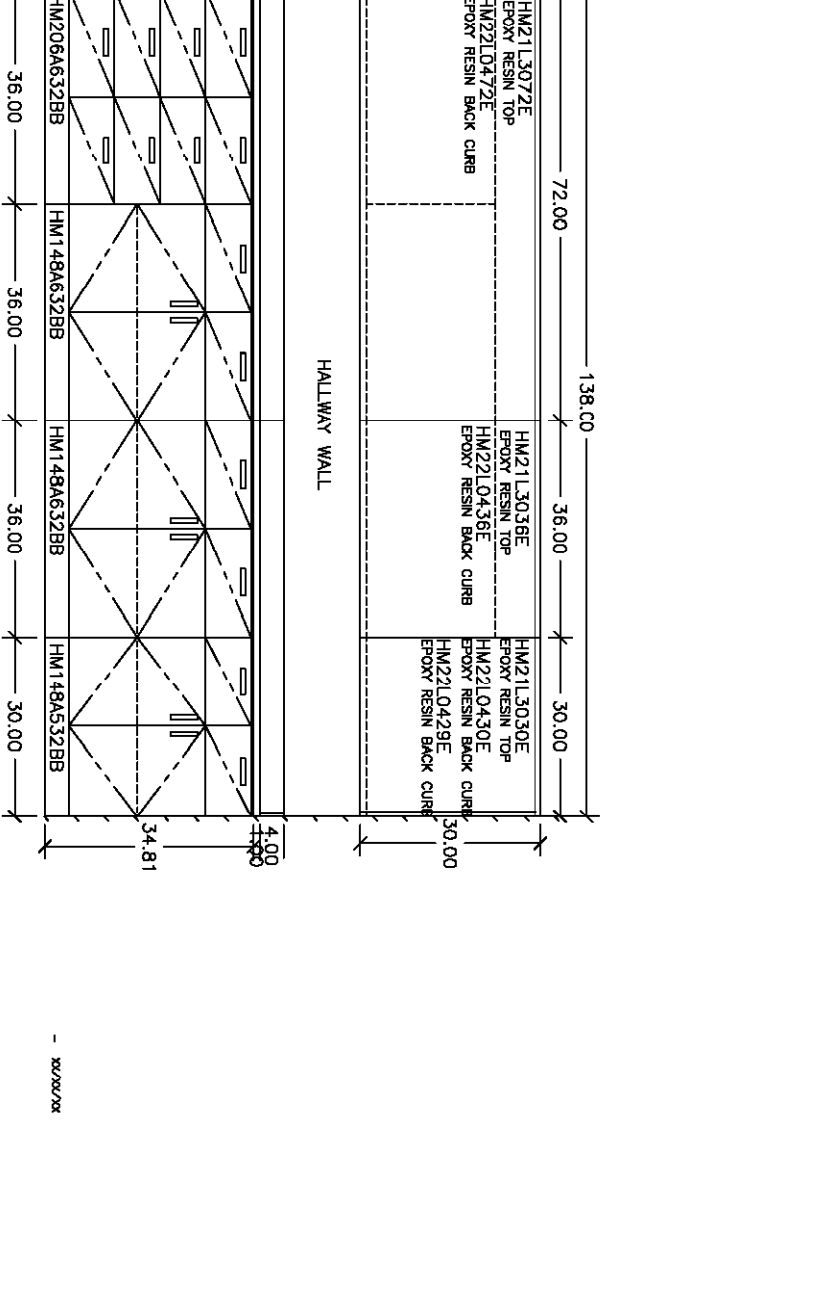

Customer:	ThermoFisher Scientific
Company:	ThermoFisher Scientific
Address:	Two Rivers, WI 53241
City:	LUBBOCK, TX
Phone:	806/766-8844
Fax:	806/766-8876 - Tony.ajou@baycropscience.com

Garstman Bros. Signs, Inc.
Serving Lubbock & West Texas for 38 years!