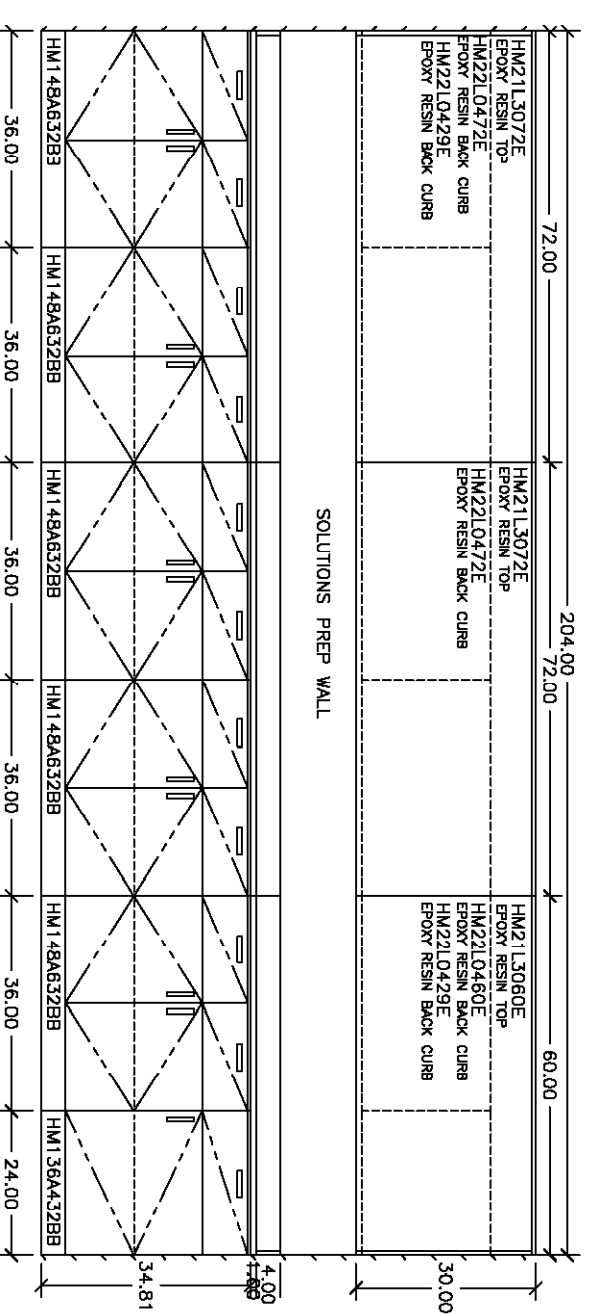

Customer:	ThermoFisher Scientific
Company:	ThermoFisher Scientific
Address:	Two Rivers, WI 53241
City:	LUBBOCK, TX
Phone:	806/766-8844
Fax:	806/766-8876 - Tony.ajou@baycropscience.com

Garstman Bros. Signs, Inc.
Serving Lubbock & West Texas for 38 years!