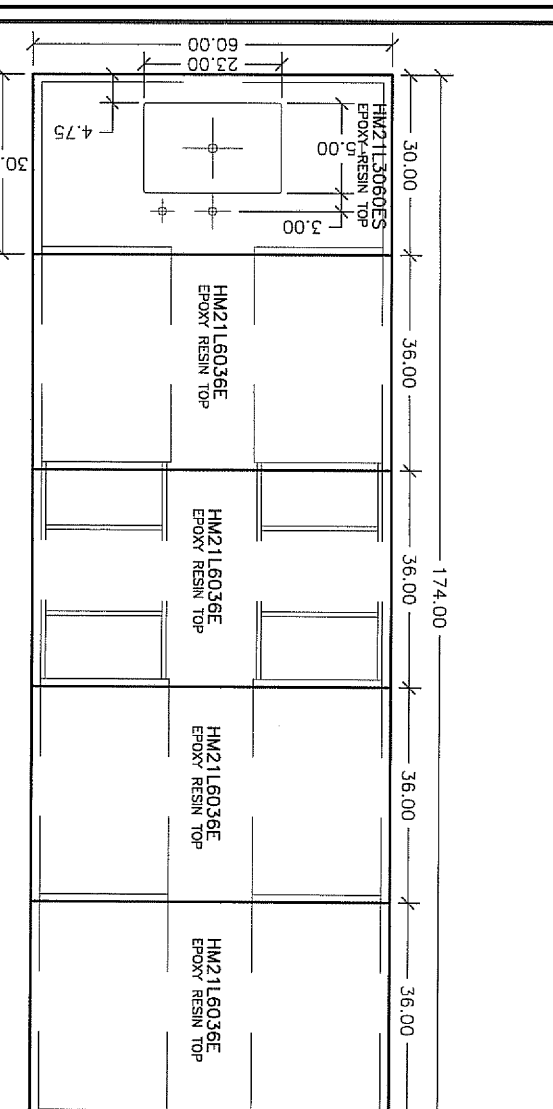

Customer:	ThermoFisher Scientific
Company:	ThermoFisher Scientific
Address:	Two Rivers, WI 53241
City:	LUBBOCK, TX
Phone:	806/766-8844
Fax:	806/766-8876 - Tony.ajou@baycropscience.com

Garstman Bros. Signs, Inc.
Serving Lubbock & West Texas for 38 years!

2 ISLANDS WITH SINKS