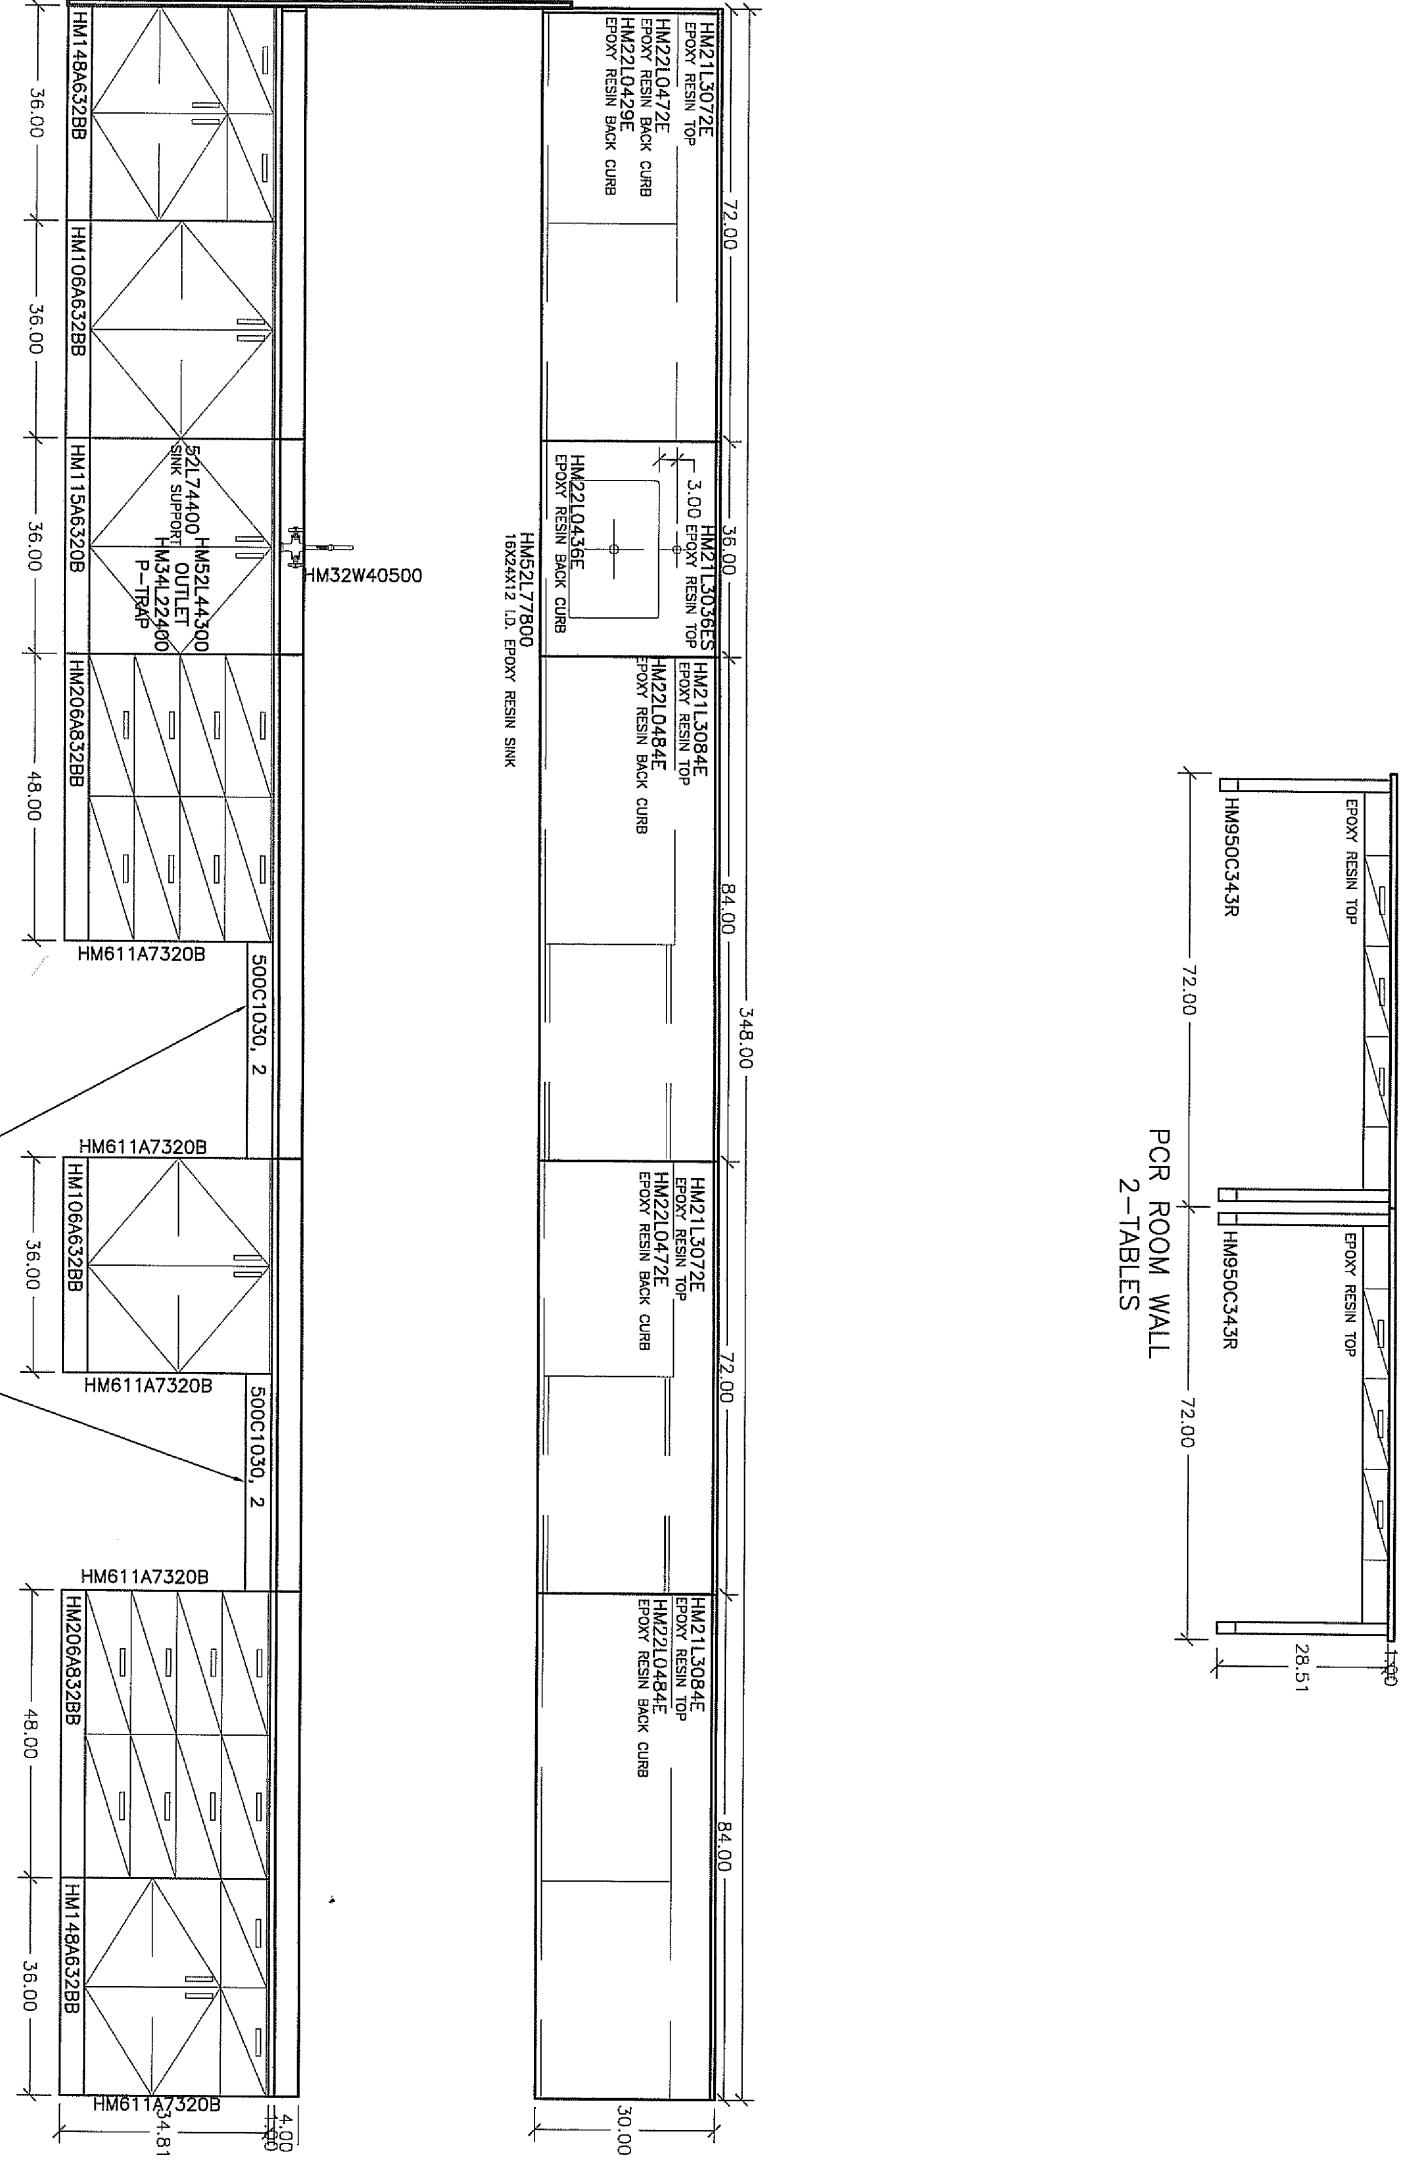

Customer:	ThermoFisher Scientific
Company:	ThermoFisher Scientific
Address:	Two Rivers, WI 53241
City:	LUBBOCK, TX
Phone:	806/766-8844
Fax:	806/766-8876 - Tony.ajou@baycropscience.com

Garstman Bros. Signs, Inc.
Serving Lubbock & West Texas for 38 years!