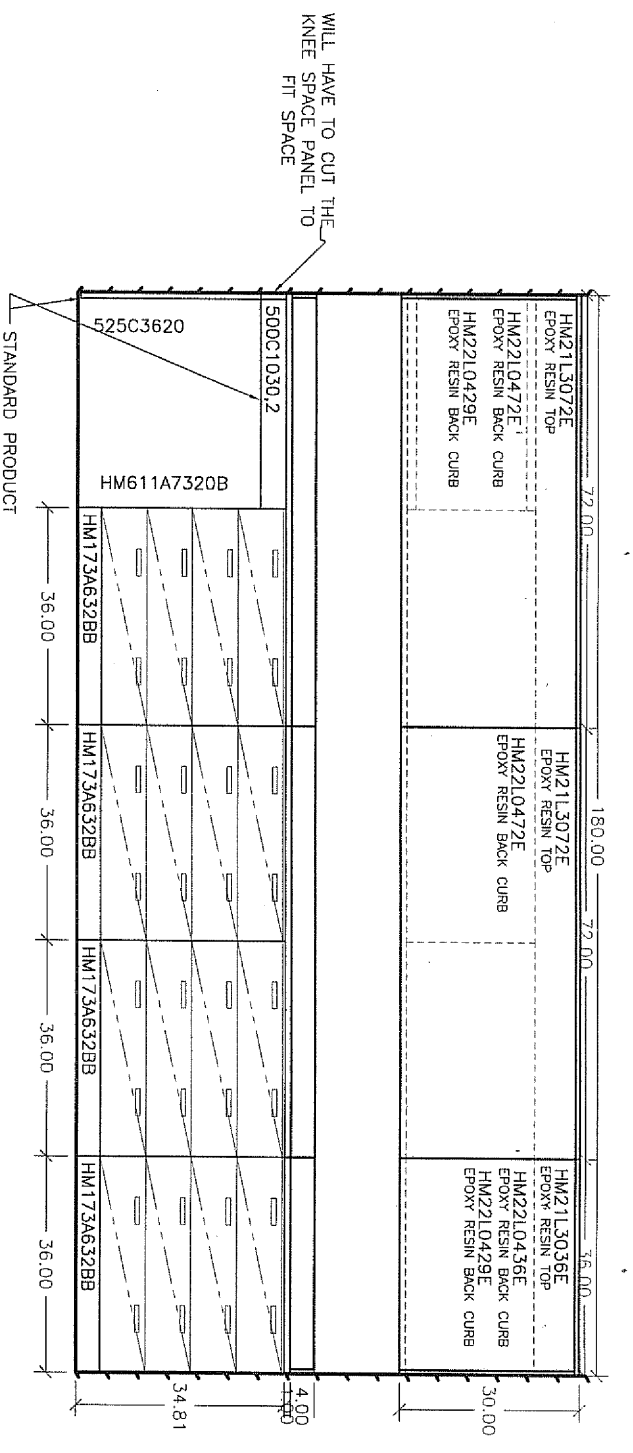

WILL HAVE TO CUT THE
KNEE BRACE PANEL TO
FIT SIGN