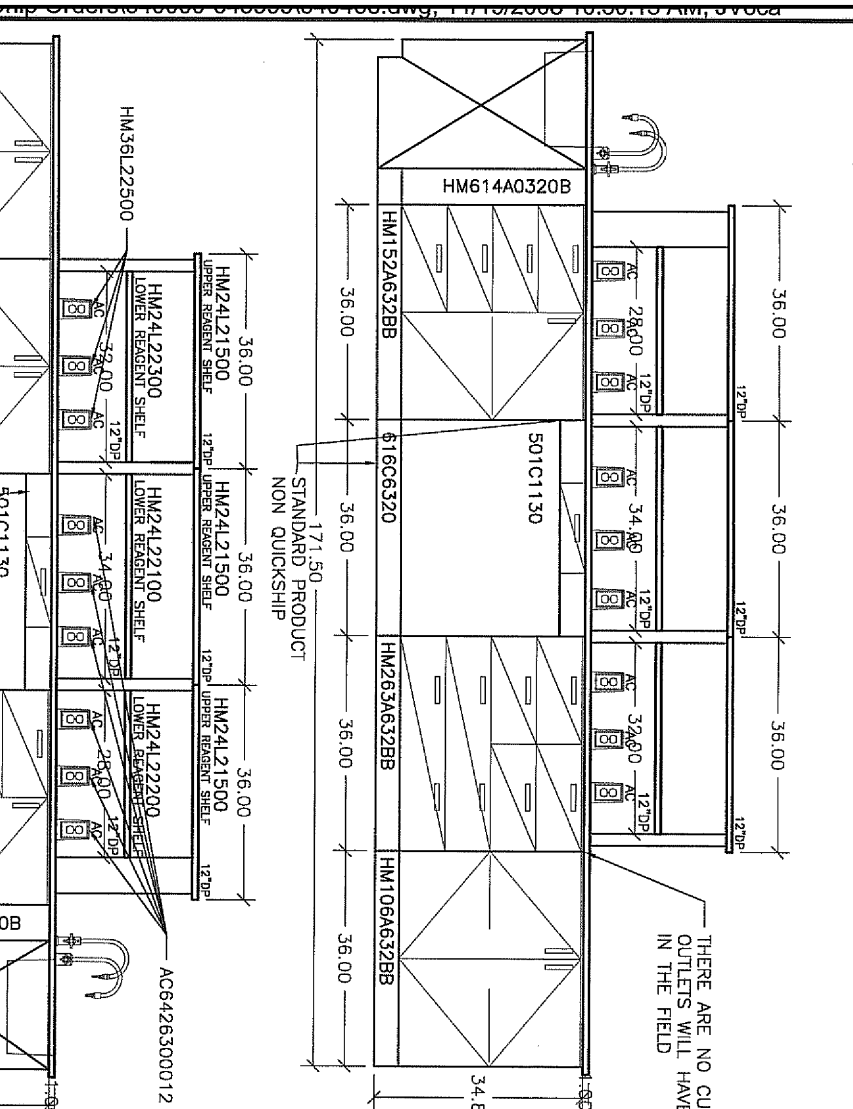

(1) NON LIGHTED DOUBLE FACED 5' X 10' MOUNTING SIGN
SIGN FACE AND RETAINER MADE OF 189A & 229A STAINLESS STEEL
TEXT: VINYL GRAPHICS
3.5" TALL CONCRETE BASE
SIGN WILL MOUNT ON ONE 5.5" OD SC 40 PIPE

(1) NON LIGHTED 46" X 32' X 1" DEEP PAN SIGN
SIGN FACE MADE FROM 22G STAINLESS STEEL
TEXT WILL BE VINYL GRAPHICS

Customer:	TONY ANJOU
Company:	BAYER CROP SCIENCE-LUBBOCK
Address:	6112 43rd Street 500
City:	LUBBOCK, TX
Phone:	806/766-8844
Fax:	806/766-8876 - Tony.ajou@baycropscience.com

Job No.:	9-26-2008
Order Date:	9/26/08
Site Location:	RAMONDO GARSTMAN
Comments:	BAYER CROP SCIENCE 6112 43RD ST

Garstman Bros. Signs, Inc.
Serving Lubbock & West Texas for 38 years!

WILL HAVE TO CUT THE
KNEE BRACE PANEL TO
FIT SIGN

Customer:	ThermoFisher Scientific
Company:	ThermoFisher Scientific
Address:	Two Rivers, WI 53241
City:	LUBBOCK, TX
Phone:	806/766-8844
Fax:	806/766-8876 - Tony.ajou@baycropscience.com

Garstman Bros. Signs, Inc.
Serving Lubbock & West Texas for 38 years!

Customer:	ThermoFisher Scientific
Company:	ThermoFisher Scientific
Address:	Two Rivers, WI 53241
City:	LUBBOCK, TX
Phone:	806/766-8844
Fax:	806/766-8876 - Tony.ajou@baycropscience.com

Garstman Bros. Signs, Inc.
Serving Lubbock & West Texas for 38 years!

Customer:	ThermoFisher Scientific
Company:	ThermoFisher Scientific
Address:	Two Rivers, WI 53241
City:	LUBBOCK, TX
Phone:	806/766-8844
Fax:	806/766-8876 - Tony.ajou@baycropscience.com

Garstman Bros. Signs, Inc.
Serving Lubbock & West Texas for 38 years!

Customer:	ThermoFisher Scientific
Company:	ThermoFisher Scientific
Address:	Two Rivers, WI 53241
City:	LUBBOCK, TX
Phone:	806/766-8844
Fax:	806/766-8876 - Tony.ajou@baycropscience.com