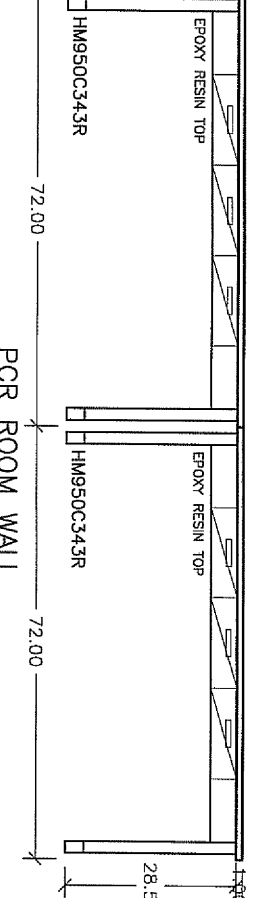

(1) NON LIGHTED DOUBLE FACED 5' X 10' MOUNTING SIGN
SIGN FACE AND RETAINER MADE OF 189A & 229A STAINLESS STEEL
TEXT: VINYL GRAPHICS
3.5" TALL CONCRETE BASE
SIGN WILL MOUNT ON ONE 5.5" OD SC 40 PIPE

(1) NON LIGHTED 46" X 32' X 1" DEEP PAN SIGN
SIGN FACE MADE FROM 22G STAINLESS STEEL
TEXT WILL BE VINYL GRAPHICS

Customer:	TONY ANJOU
Company:	BAYER CROP SCIENCE-LUBBOCK
Address:	6112 43rd Street 500
City:	LUBBOCK, TX
Phone:	806/766-8844
Fax:	806/766-8876 - Tony.ajou@baycropscience.com

Job No.:	9-26-2008
Order Date:	9/26/08
Site Location:	RAMONDO GARSTMAN
Comments:	BAYER CROP SCIENCE 6112 43RD ST

Garstman Bros. Signs, Inc.
Serving Lubbock & West Texas for 38 years!

WILL HAVE TO CUT THE
KNEE BRACE PANEL TO
FIT SIGN

Customer:	ThermoFisher Scientific
Company:	ThermoFisher Scientific
Address:	Two Rivers, WI 53241
City:	LUBBOCK, TX
Phone:	806/766-8844
Fax:	806/766-8876 - Tony.ajou@baycropscience.com

Garstman Bros. Signs, Inc.
Serving Lubbock & West Texas for 38 years!

Customer:	ThermoFisher Scientific
Company:	ThermoFisher Scientific
Address:	Two Rivers, WI 53241
City:	LUBBOCK, TX
Phone:	806/766-8844
Fax:	806/766-8876 - Tony.ajou@baycropscience.com

Garstman Bros. Signs, Inc.
Serving Lubbock & West Texas for 38 years!

Customer:	ThermoFisher Scientific
Company:	ThermoFisher Scientific
Address:	Two Rivers, WI 53241
City:	LUBBOCK, TX
Phone:	806/766-8844
Fax:	806/766-8876 - Tony.ajou@baycropscience.com

Garstman Bros. Signs, Inc.
Serving Lubbock & West Texas for 38 years!

Customer:	ThermoFisher Scientific
Company:	ThermoFisher Scientific
Address:	Two Rivers, WI 53241
City:	LUBBOCK, TX
Phone:	806/766-8844
Fax:	806/766-8876 - Tony.ajou@baycropscience.com