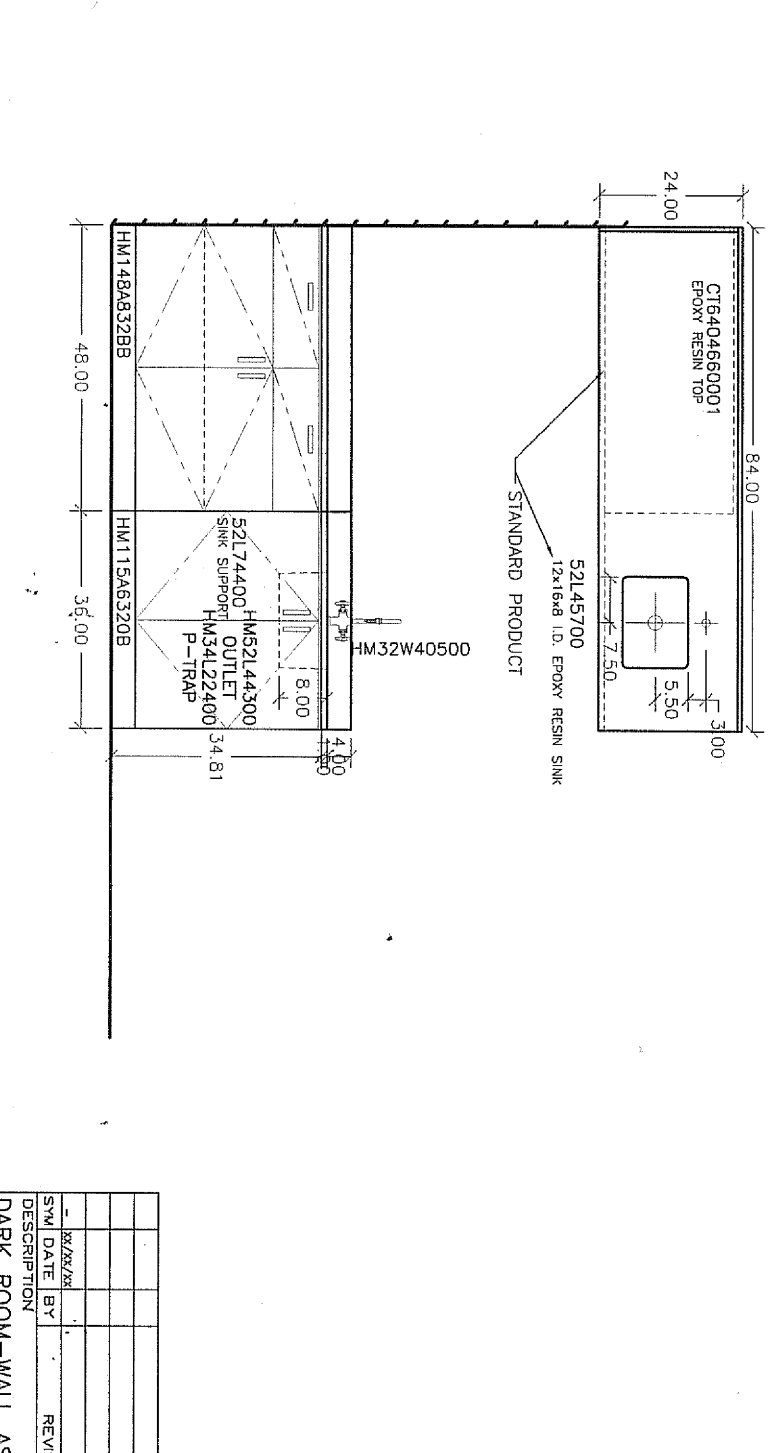

(1) NON LIGHTED DOUBLE FACED 5' X 10' MOUNTING SIGN  
SIGN FACE AND RETAINER MADE OF 189A & 229A STAINLESS STEEL  
TEXT: VINYL GRAPHICS  
3.5" TALL CONCRETE BASE  
SIGN WILL MOUNT ON ONE 5.5" OD SC 40 PIPE

(1) NON LIGHTED 46" X 32' X 1" DEEP PAN SIGN  
SIGN FACE MADE FROM 22G STAINLESS STEEL  
TEXT WILL BE VINYL GRAPHICS

Customer:	TONY ANJOU
Company:	BAYER CROP SCIENCE-LUBBOCK
Address:	6112 43rd Street 500
City:	LUBBOCK, TX
Phone:	806/766-8844
Fax:	806/766-8876 - Tony.ajou@baycropscience.com

Job No.:	9-26-2008
Order Date:	9/26/08
Site Location:	RAMONDO GARSTMAN
Comments:	BAYER CROP SCIENCE 6112 43RD ST

Garstman Bros. Signs, Inc.  
Serving Lubbock & West Texas for 38 years!

WILL HAVE TO CUT THE  
KNEE BRACE PANEL TO  
FIT SIGN