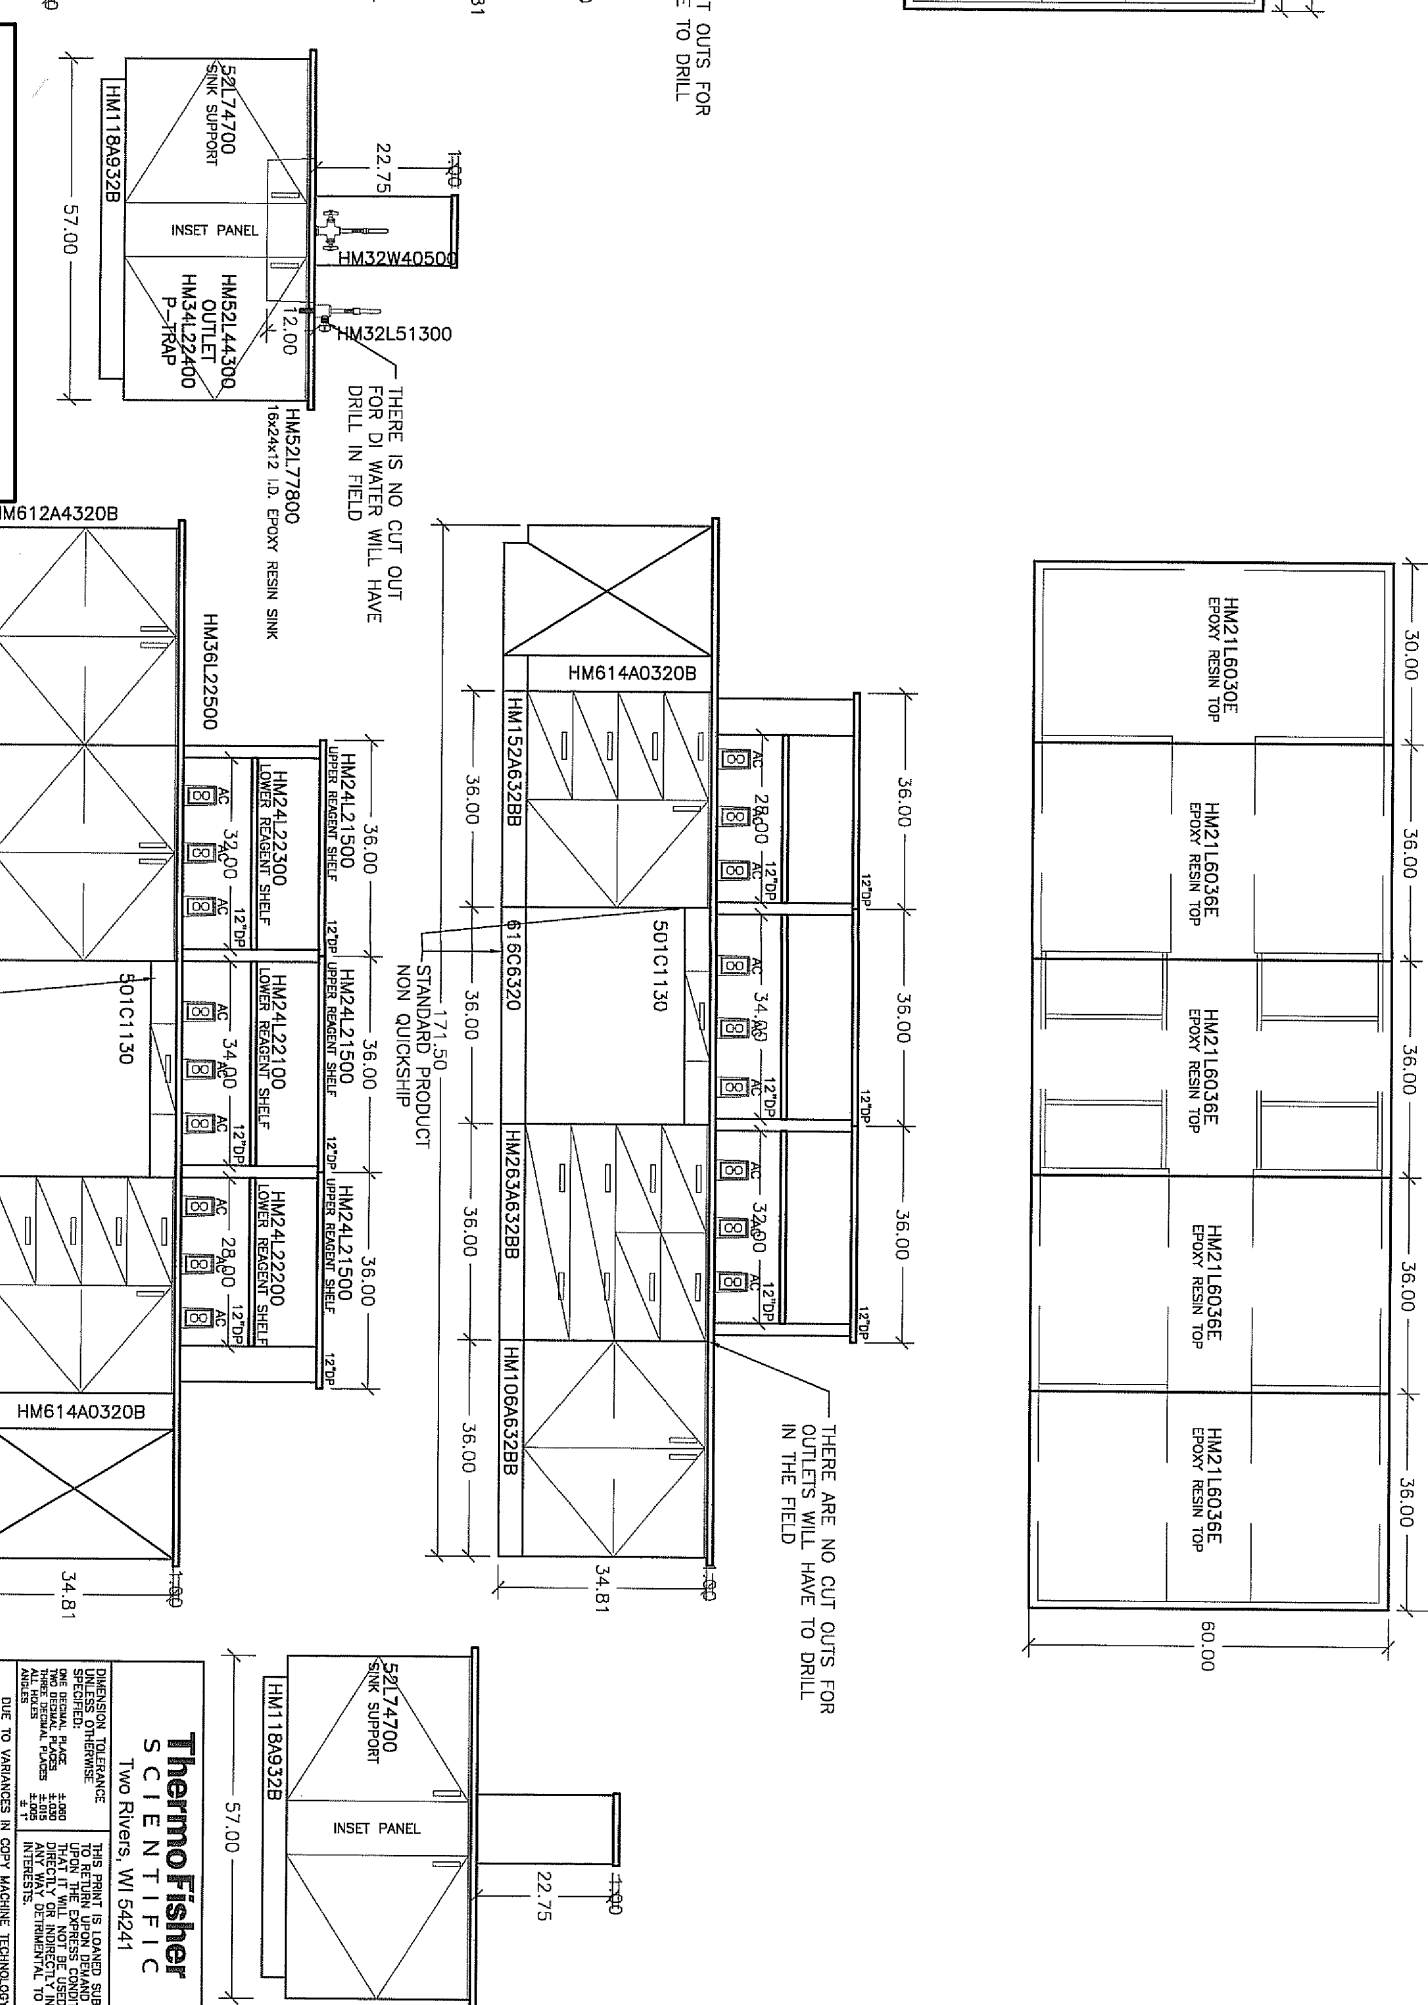

2 ISLANDS WITH CUT SINKS